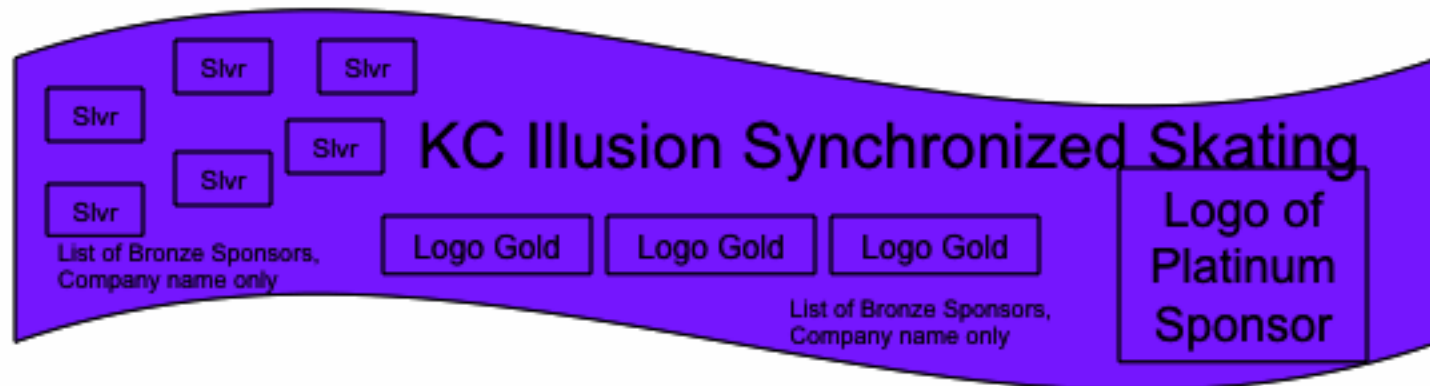

- Bronze sponsorship
  - Unlimited
  - \$ 250 contribution

---

# Friends of Kansas City Illusion Sponsorship

- **Anyone can become a**  
Friend of Kansas City Illusion  
Synchronized Skating Teams
  - **Unlimited Spots Available**
  - **\$ 50 - \$ 249 contributions**
-

# Advertisement Opportunities

- Banner to hang at Line Creek Ice Arena

- T-shirts worn by all teams at each event

---