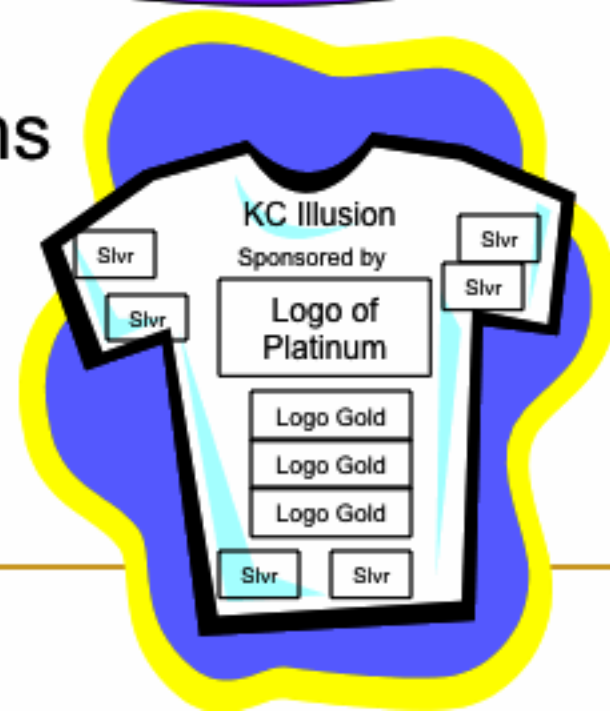

# Friends of Kansas City Illusion Sponsorship

- **Anyone can become a**  
Friend of Kansas City Illusion  
Synchronized Skating Teams
  - **Unlimited Spots Available**
  - **\$ 50 - \$ 249 contributions**
-

# Advertisement Opportunities

- Banner to hang at Line Creek Ice Arena

- T-shirts worn by all teams at each event

---